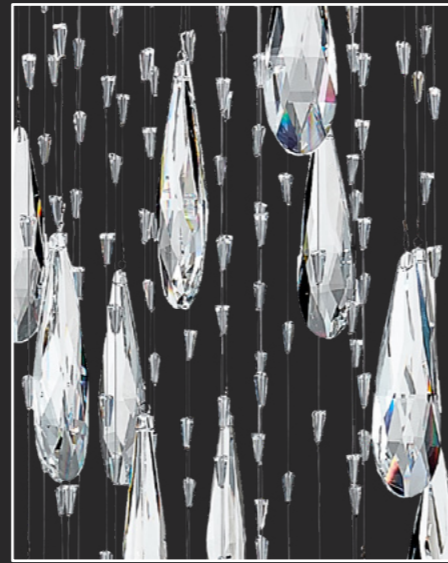

RUSSET

62431

chrome, crystal
3xGU10/50W
EAN 8585032235153

↕485 ↔400 ↗400

62430

chrome, crystal
5xGU10/50W
EAN 8585032235146

↕1280 ↔500 ↗500

ARDISS

LED

64399

chrome, crystal
36W LED/4090lm, 4000K
EAN 8585032225567

↕240 ↔620 ↗620