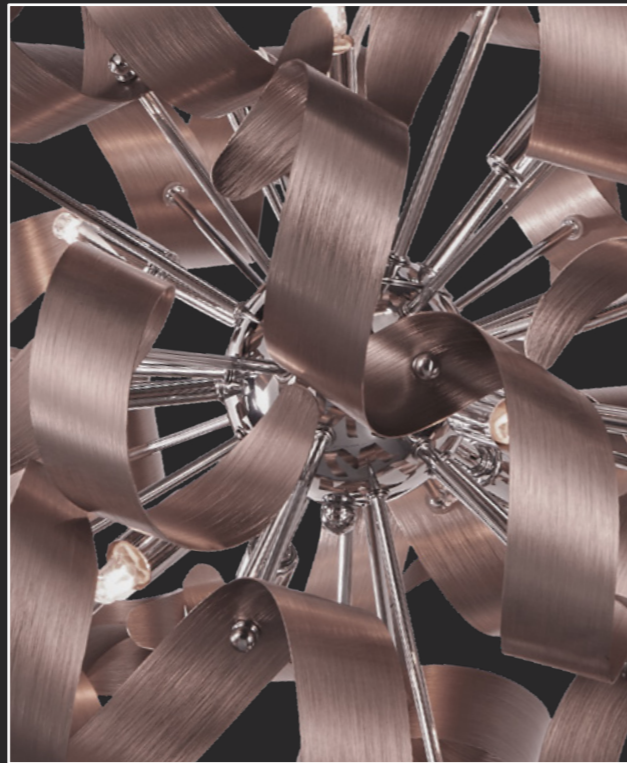

64359

coffee, chrome
12xG9/33W
EAN 8585032223471

↕1200 ↔600 ↗600