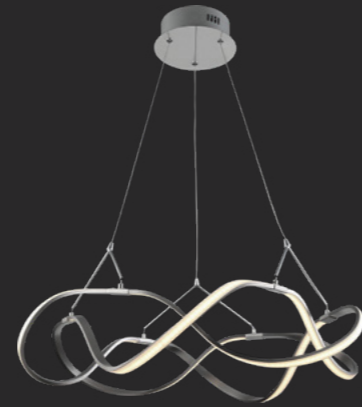

MINUET II.

LED

18104

nickel satin, white silicone
30W LED/3600lm, 3000K
EAN 8585032234880

↕1200 ↔550 ↗550