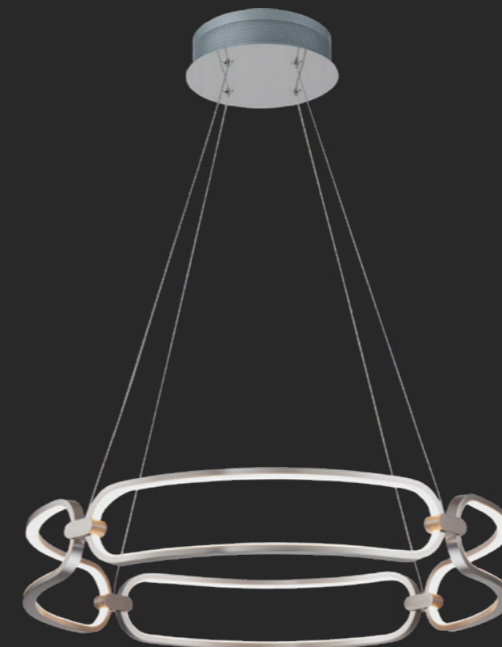

LED

18100

nickel satin, white silicone
50W LED/5550lm, 3000K
EAN 8585032234842

⌵1200 ↔600 ↗600

LED

18102

nickel satin, white silicone
50W LED/5550lm, 3000K
EAN 8585032234866

⌵160 ↔600 ↗600