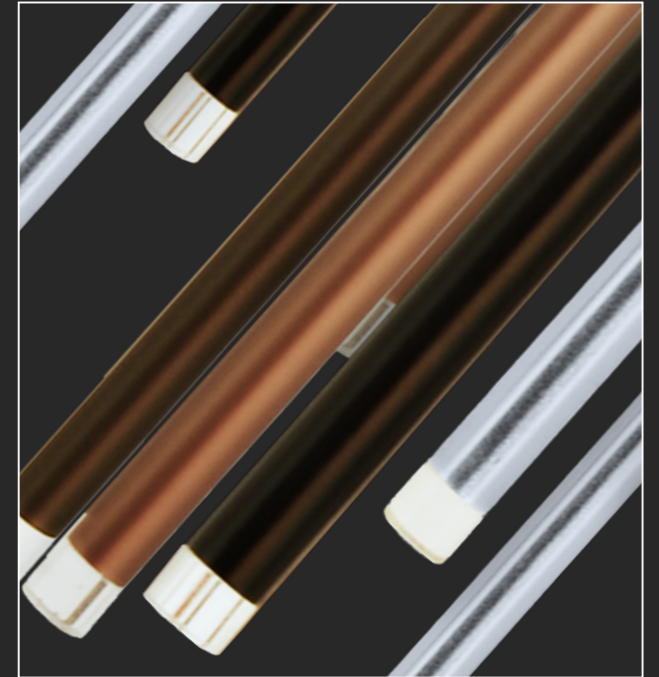

48003

chrome, black painting, frosted glass
3xG9/33W
EAN 8585032208478

⇅1200 ⇄550 ↗60

48005

chrome, black painting, frosted glass
8xG9/33W
EAN 8585032212468

⇅2800 ⇄350 ↗350

LA VELA

LED