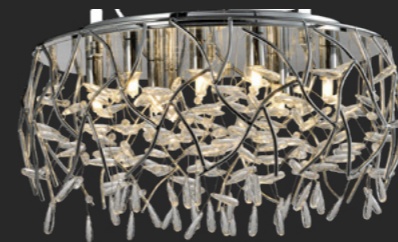

AMATO

46121

chrome, clear, acrylic
6xG9/LED 7W
EAN 8585032234743

↑1200 ↔400 ↗400

46122

chrome, clear, acrylic
6xG9/LED 7W
EAN 8585032234750

↑200 ↔400 ↗400