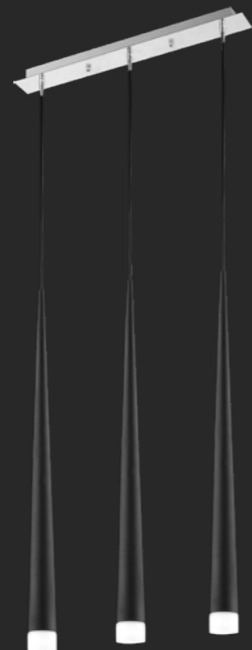

LED

64411
aluminium-coffee/copper
20W LED/2680lm, 3000K
EAN 8585032235344

↕1200 ↔690 ↗85

LED E6

EBONY II.

48002

chrome, black painting, frosted glass
1xG9/33W
EAN 8585032208461

⇅1200 ⇄60 ↗60