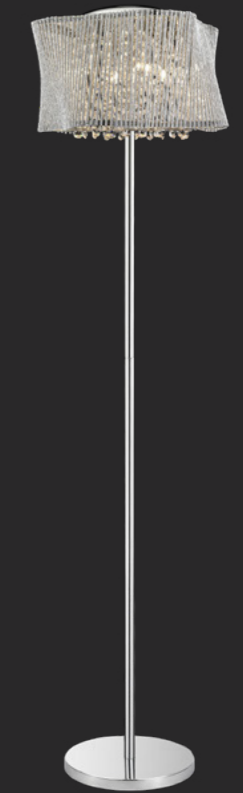

46107

chrome, aluminium, crystal
4xG9/33W
EAN 8585032219214

€1620 ↔ €400 ↗ €400