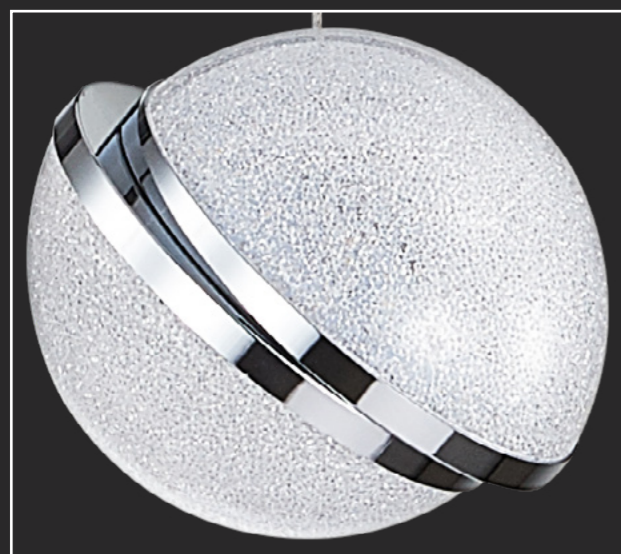

↕170 ↔400 ↗400

MALCOLM

LED

62434

chrome, acrylic crystal effect
8W LED/600lm, 4000K
EAN 8585032235177

↕1100 ↔140 ↗140

LED

62432