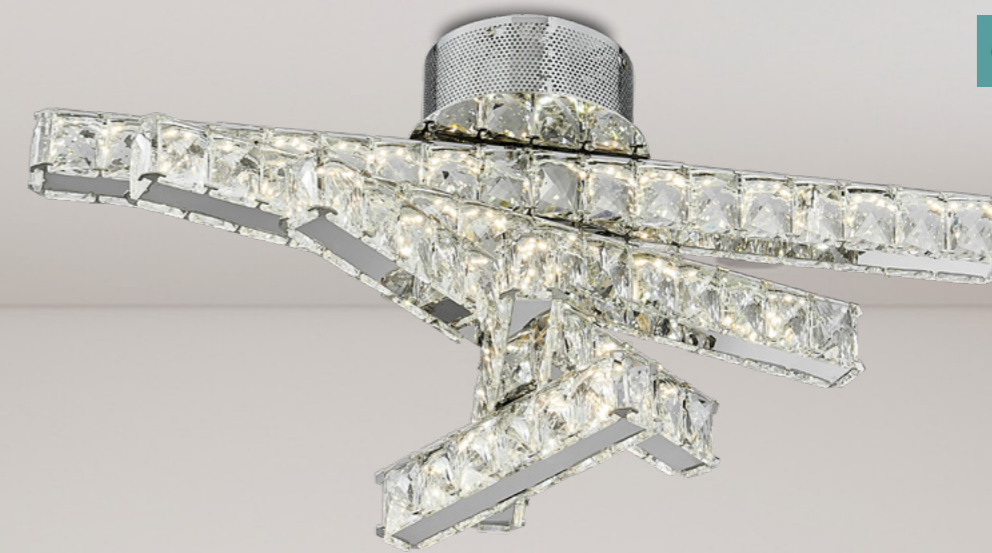

↕85 ↔600 ↗600

LED

62424

chrome, crystal, acrylic crystal
60W LED/7900lm, 3000K
EAN 8585032226397

↕85 ↔800 ↗800

TYFFRO

LED

64397