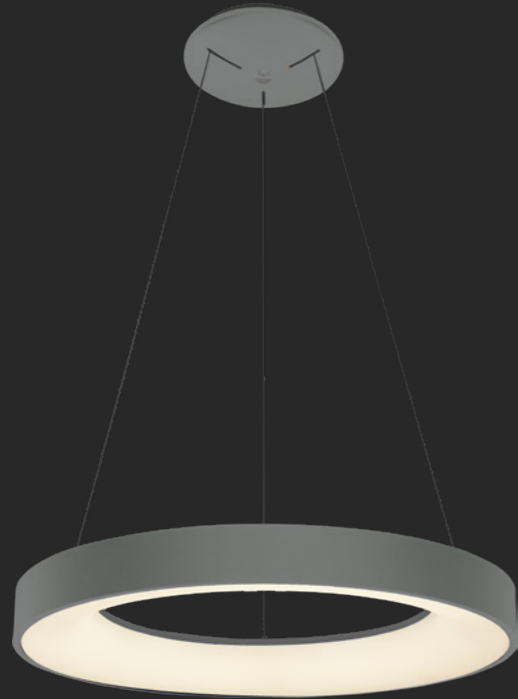

GALACTICA

LED

61300

chrome, white silicone
60W LED/4500lm, 3000K
EAN 8585032225611

↕1200 ↔450 ↗450

GENTIS I.

LED

18400