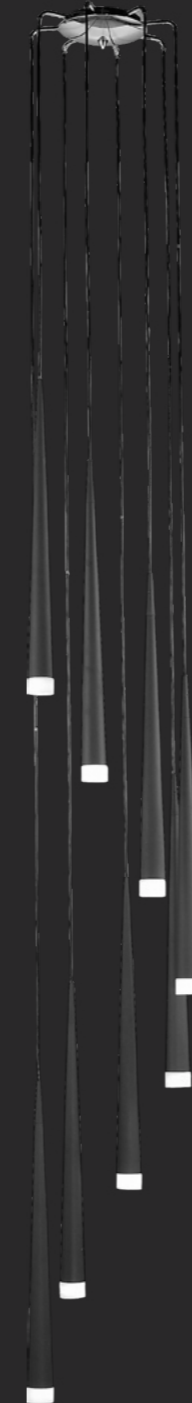

LED

64411
aluminium-coffee/copper
20W LED/2680lm, 3000K
EAN 8585032235344

↕1200 ↔690 ↗85

LED E6

EBONY II.

48002

chrome, black painting, frosted glass
1xG9/33W
EAN 8585032208461

⇅1200 ⇄60 ↗60