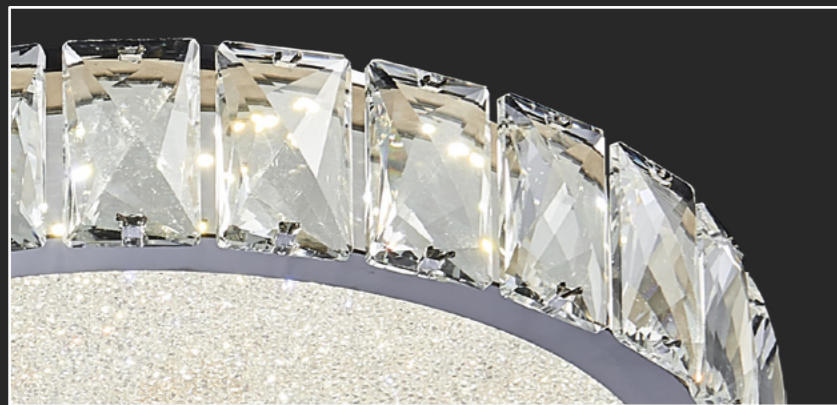

GIRO

LED

62406

chrome, crystal, acrylic crystal
20W LED/2630lm, 3000K
EAN 8585032224669

↕85 ↔300 ↗300

LED

62407

chrome, crystal, acrylic crystal
29W LED/3340lm, 3000K
EAN 8585032224676

↕85 ↔400 ↗400

LED

62423

chrome, crystal, acrylic crystal
46W LED/6200lm, 3000K
EAN 8585032226380

↕85 ↔600 ↗600

LED

62424

chrome, crystal, acrylic crystal
60W LED/7900lm, 3000K
EAN 8585032226397

↕85 ↔800 ↗800

TYFFRO

LED

64397

chrome, crystal
32W LED/2560lm, 4000K
EAN 8585032225543

↕290 ↔600 ↗600