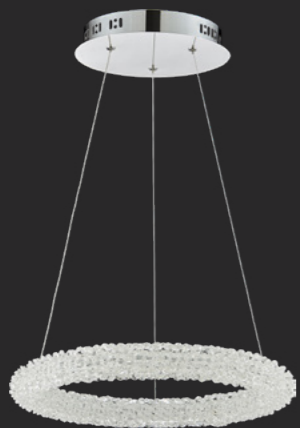

LED

62415

chrome, crystal, acrylic crystal
 40W LED/2898lm, 3000K
 EAN 8585032224645

↑1550 ↔380 ↘380

ALMEDA

LED

64391

chrome, crystal
24W LED/1920lm, 4000K
EAN 8585032225482