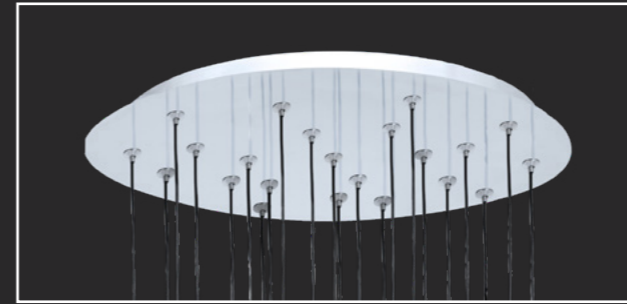

LA VELA

LED

64404
chrome, silver, copper, coffee, black
24W LED/2613lm, 3000K
EAN 8585032235313

↑1500 ↔400 ↗400

LED, ENEC, DALI, F, A, 6

LED

64405
chrome, silver, copper, coffee, black
45W LED/4905lm, 3000K
EAN 8585032235320

↑1500 ↔500 ↗500

LED, ENEC, DALI, F, A, 6

LED

64406
chrome, silver
2W LED/160lm, 3000K
EAN 8585032235290

↑1200 ↔120 ↗120

LED, ENEC, DALI, G, A, 6