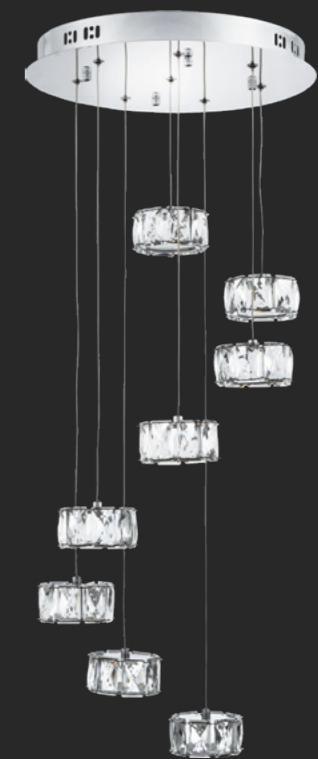

62403

chrome, crystal
39W LED/3120lm, 3000K
 EAN 8585032224638

↑1400 ↔700 ↗80

KNOX

LED

62416

chrome, crystal, acrylic crystal
 5W LED/520lm, 3000K
 EAN 8585032224768

↑1250 ↔150 ↘150