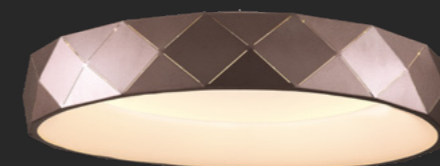

LED

18415

sandy coffee, plastic white
38W LED/5509lm, 4000K
EAN 8585032237744

↑110 ↔470 ↗470