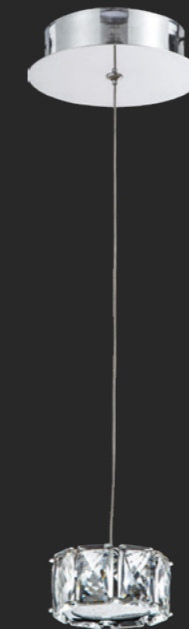

62403

chrome, crystal
39W LED/3120lm, 3000K
 EAN 8585032224638

↑1400 ↔700 ↗80

KNOX

LED

62416

chrome, crystal, acrylic crystal
 5W LED/520lm, 3000K
 EAN 8585032224768

↑1250 ↔150 ↘150