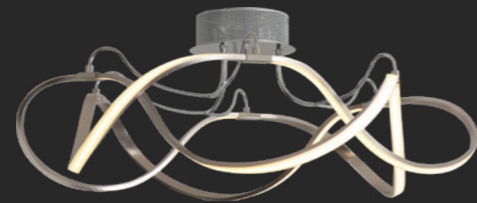

LED

18106

nickel satin, white silicone
39W LED/4920lm, 3000K
EAN 8585032234903

↕270 ↔700 ↗700