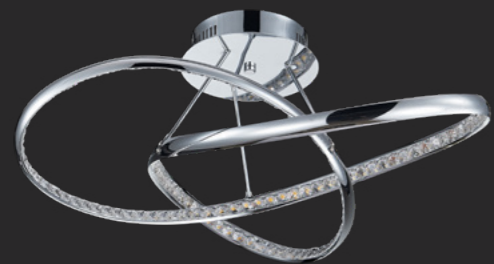

MADD

LED

62426

chrome, crystal
25W LED/2000lm, 4000K
EAN 8585032235108

↕250 ↔610 ↗610